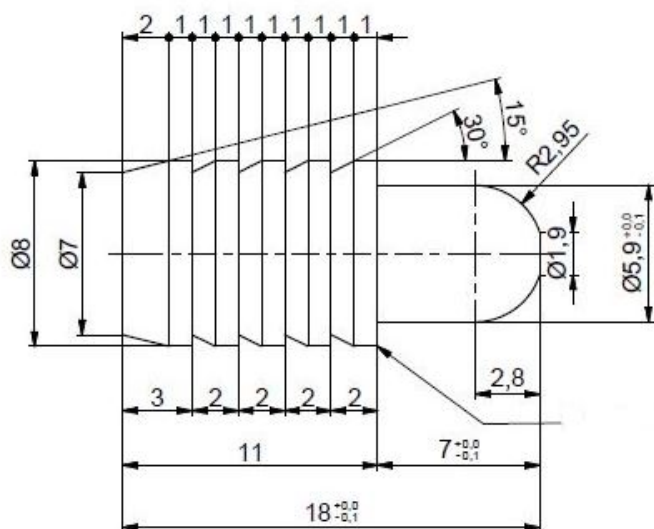

PRODUCT SHEET

Description:

Locating Pin 1140, Brass Natural, $\varnothing 8 \times 11 \text{mm}$, Male Part Only

Item number:

11.06.855-1

Units	Box	Carton	HS Code	Barcode
Pcs.	1000	4000	7415290000	
				5704866501538